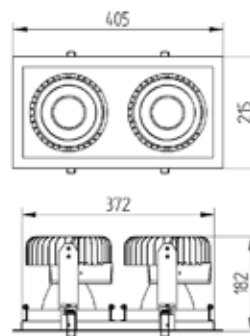

## UNO FORTIMO

Recessed adjustable luminaire for Fortimo LED DLM and Fortimo Food module. Body is made of steel and aluminium. All RAL colours are available.

190 x 190

Index no.	Lamp	Weight
0000-003058.135E	EVG, 1x35W Fortimo LED DLM1800lm/Food 30	3,30 kg
0000-003058.136E	EVG, 1x36W Fortimo LED DLM2000lm/Food 40	3,30 kg
0000-003058.114E	EVG, 1x14W/840, 1100 lm Fortimo LED DLM	3,30 kg
0000-003058.116E	EVG, 1x16W/830, 1100 lm Fortimo LED DLM	3,30 kg
0000-003058.126E	EVG, 1x26W/840, 2000 lm Fortimo LED DLM	3,30 kg
0000-003058.129E	EVG, 1x29W/830, 2000 lm Fortimo LED DLM	3,30 kg

## DUO FORTIMO

Recessed adjustable luminaire for Fortimo LED DLM and Fortimo Food module. Body is made of steel and aluminium. All RAL colours are available.

375 x 190

Index no.	Lamp	Weight
0000-003059.235E	EVG, 2x35W Fortimo LED DLM1800lm/Food 30	6,50 kg
0000-003059.236E	EVG, 2x36W Fortimo LED DLM2000lm/Food 40	6,50 kg
0000-003059.114E	EVG, 1x14W/840, 1100 lm Fortimo LED DLM	6,50 kg
0000-003059.116E	EVG, 1x16W/830, 1100 lm Fortimo LED DLM	6,50 kg
0000-003059.126E	EVG, 1x26W/840, 2000 lm Fortimo LED DLM	6,50 kg
0000-003059.129E	EVG, 1x29W/830, 2000 lm Fortimo LED DLM	6,50 kg