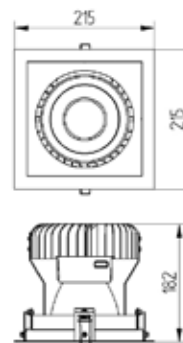

## UNO FORTIMO

Recessed adjustable luminaire for Fortimo LED DLM and Fortimo Food module. Body is made of steel and aluminium. All RAL colours are available.

190 x 190

Index no.	Lamp	Weight
0000-003058.135E	EVG, 1x35W Fortimo LED DLM1800lm/Food 30	3,30 kg
0000-003058.136E	EVG, 1x36W Fortimo LED DLM2000lm/Food 40	3,30 kg
0000-003058.114E	EVG, 1x14W/840, 1100 lm Fortimo LED DLM	3,30 kg
0000-003058.116E	EVG, 1x16W/830, 1100 lm Fortimo LED DLM	3,30 kg
0000-003058.126E	EVG, 1x26W/840, 2000 lm Fortimo LED DLM	3,30 kg
0000-003058.129E	EVG, 1x29W/830, 2000 lm Fortimo LED DLM	3,30 kg

## DUO FORTIMO

Recessed adjustable luminaire for Fortimo LED DLM and Fortimo Food module. Body is made of steel and aluminium. All RAL colours are available.

375 x 190

Index no.	Lamp	Weight
0000-003059.235E	EVG, 2x35W Fortimo LED DLM1800lm/Food 30	6,50 kg
0000-003059.236E	EVG, 2x36W Fortimo LED DLM2000lm/Food 40	6,50 kg
0000-003059.114E	EVG, 1x14W/840, 1100 lm Fortimo LED DLM	6,50 kg
0000-003059.116E	EVG, 1x16W/830, 1100 lm Fortimo LED DLM	6,50 kg
0000-003059.126E	EVG, 1x26W/840, 2000 lm Fortimo LED DLM	6,50 kg
0000-003059.129E	EVG, 1x29W/830, 2000 lm Fortimo LED DLM	6,50 kg