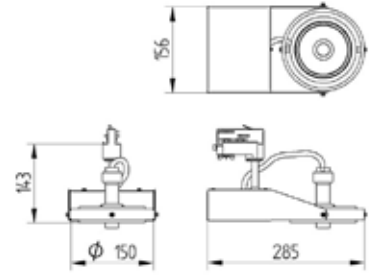

Track mounted spot for CDM-R111 lamp. Body is made of steel and aluminium.  
All RAL colours are available.

## SWL SPOT 111

Index no.	Lamp	Weight	Socket
0000-002357.135E	EVG, 1x35W CDM-R 111	1,40 kg	GX8,5
0000-002357.170E	EVG, 1x70W CDM-R 111	1,40 kg	GX8,5