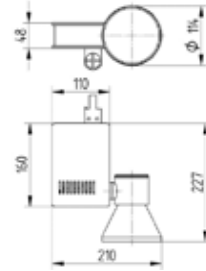

Track mounted spot lamp for CDM-T lamp. Body is made of steel and aluminium. All RAL colours are available.

Index no.	Lamp	Weight	Socket
0000-003359.135E	EVG, 1x35W CDM-T	1,32 kg	G12
0000-003359.150E	EVG, 1x50W CDM-T	1,32 kg	G12
0000-003359.170E	EVG, 1x70W CDM-T	1,32 kg	G12