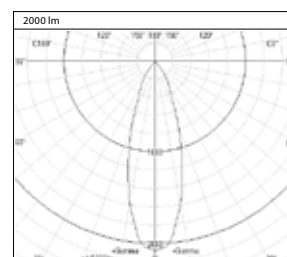

Index no.	Lamp	Weight
0000-003043.117E	EVG, 1x17W Fortimo LED SLM module 1100lm/830	1,40 kg
0000-003043.117E/1	EVG, 1x17W Fortimo LED SLM module 1100lm/835	1,40 kg
0000-003043.115E	EVG, 1x15W Fortimo LED SLM module 1100lm/840	1,40 kg
0000-003043.120E	EVG, 1x20W Fortimo LED SLM module 1500lm/830	1,40 kg
0000-003043.120E/1	EVG, 1x20W Fortimo LED SLM module 1500lm/835	1,40 kg
0000-003043.119E	EVG, 1x19W Fortimo LED SLM module 1500lm/840	1,40 kg
0000-003043.132E	EVG, 1x32W Fortimo LED SLM module 2000lm/830	1,40 kg
0000-003043.132E/1	EVG, 1x32W Fortimo LED SLM module 2000lm/835	1,40 kg
0000-003043.129E	EVG, 1x29W Fortimo LED SLM module 2000lm/840	1,40 kg