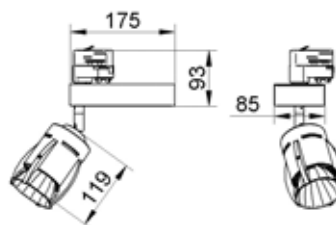

Track mounted spot lamp for SLM LED module. Body is made of steel and aluminium. All RAL colours are available.

Index no.	Lamp	Weight
0000-003043.117E	EVG, 1x17W Fortimo LED SLM module 1100lm/830	1,40 kg
0000-003043.117E/1	EVG, 1x17W Fortimo LED SLM module 1100lm/835	1,40 kg
0000-003043.115E	EVG, 1x15W Fortimo LED SLM module 1100lm/840	1,40 kg
0000-003043.120E	EVG, 1x20W Fortimo LED SLM module 1500lm/830	1,40 kg
0000-003043.120E/1	EVG, 1x20W Fortimo LED SLM module 1500lm/835	1,40 kg
0000-003043.119E	EVG, 1x19W Fortimo LED SLM module 1500lm/840	1,40 kg
0000-003043.132E	EVG, 1x32W Fortimo LED SLM module 2000lm/830	1,40 kg
0000-003043.132E/1	EVG, 1x32W Fortimo LED SLM module 2000lm/835	1,40 kg
0000-003043.129E	EVG, 1x29W Fortimo LED SLM module 2000lm/840	1,40 kg

DRAGON SLM

Track mounted spot lamp for SLM LED module. Body is made of steel and aluminium. All RAL colours are available.

Index no.	Lamp	Weight
0000-003050.117E	EVG, 1x17W Fortimo LED SLM module 1100lm/830	1,40 kg
0000-003050.117E/1	EVG, 1x17W Fortimo LED SLM module 1100lm/835	1,40 kg
0000-003050.115E/1	EVG, 1x15W Fortimo LED SLM module 1100lm/840	1,40 kg
0000-003050.120E	EVG, 1x20W Fortimo LED SLM module 1500lm/830	1,40 kg
0000-003050.120E/1	EVG, 1x20W Fortimo LED SLM module 1500lm/835	1,40 kg
0000-003050.119E	EVG, 1x19W Fortimo LED SLM module 1500lm/840	1,40 kg
0000-003050.132E	EVG, 1x32W Fortimo LED SLM module 2000lm/830	1,40 kg
0000-003050.132E/1	EVG, 1x32W Fortimo LED SLM module 2000lm/835	1,40 kg
0000-003050.129E	EVG, 1x29W Fortimo LED SLM module 2000lm/840	1,40 kg