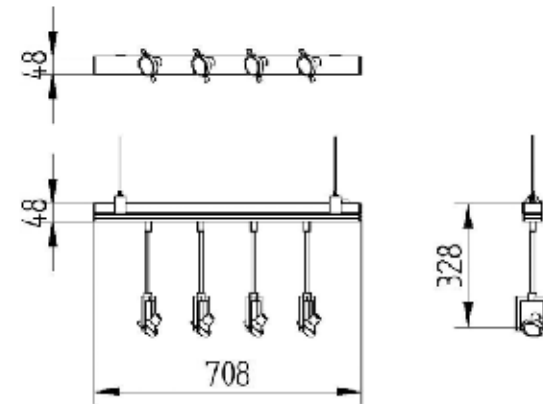

PROFI 48 FLEX

Pendent or surface mounted luminaire. Body made of aluminium profile. Twistable heads with halogen or retrofit LED lamps.

Index no.	Lamp	Weight	Socket
0000-003127.4GU5.3	4 x halogen MR 16	4,60 kg	GU5,3
0000-003127.47	MASTER LED 7W	4,60 kg	GU10