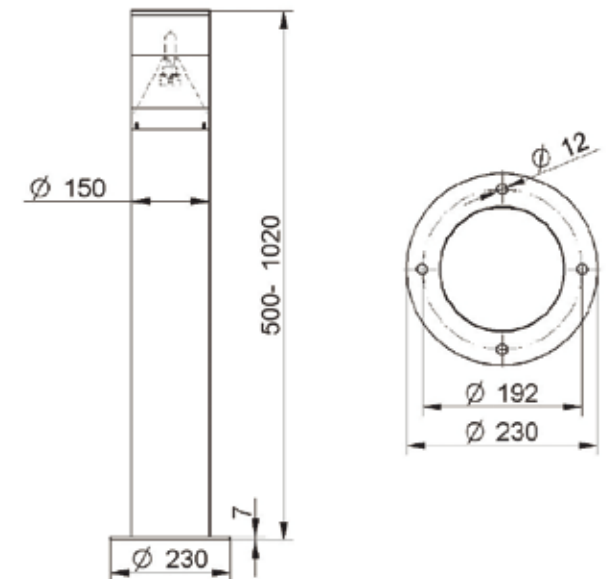

POLE - X

Outdoor park luminaire for CDM-T lamp. Body is made of aluminium. All RAL colours are available.

Index no.	Lamp	Weight
0000-003288.135E	EVG, 1x35W CDM-T	10,00 kg
0000-003288.170E	EVG, 1x70W CDM-T	10,00 kg