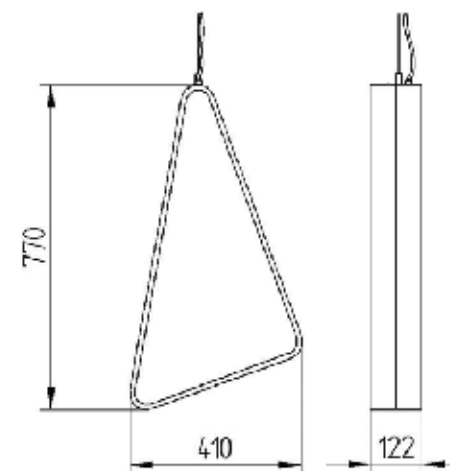

PITAGORAS 770

Pendent decorative luminaire. Light source - LED stripes. Body is made of steel and aluminium. Opal diffuser. All RAL colours available. Different sizes on request.

Index no.	Lamp	Weight
0000-003337.LED	EVG, LED 60	4,30 kg