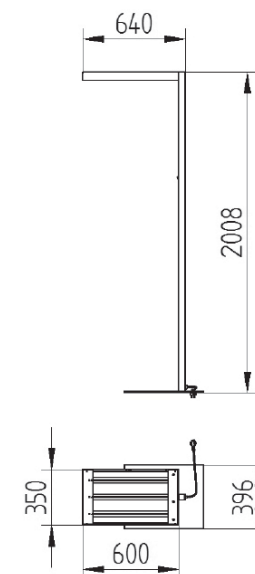

Floor luminaire for PLL lamps. Body is made of steel and aluminium. All RAL colours are available. Microprism diffuser.

Index no.	Lamp	Weight	Socket
0000-003280.355E	EVG, 3x55W PLL	19,42 kg	2G11