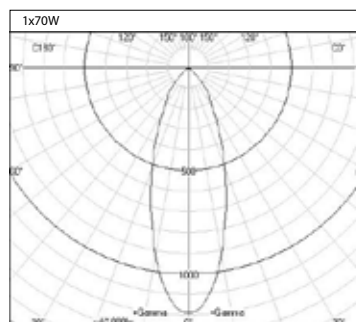

METRO SPOT CDM-T

Track mounted spot lamp for CDM-T lamp. Body is made of steel and aluminium. All RAL colours are available.

## METRO SPOT

Index no.	Lamp	Weight	Socket
0000-002668.135E	EVG, 1x35W CDM-T	1,70 kg	G12
0000-002668.170E	EVG, 1x70W CDM-T	1,70 kg	G12
0000-002669.1QR111	1xQR111	1,50 kg	G53

METRO SPOT QR111