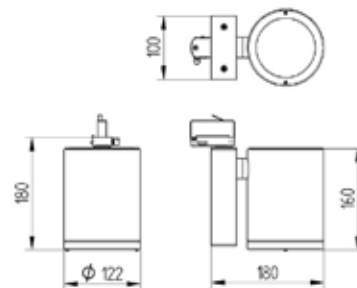

METRO SPOT CDM-T

Track mounted spot lamp for CDM-T lamp. Body is made of steel and aluminium. All RAL colours are available.

## METRO SPOT

Index no.	Lamp	Weight	Socket
0000-002668.135E	EVG, 1x35W CDM-T	1,70 kg	G12
0000-002668.170E	EVG, 1x70W CDM-T	1,70 kg	G12
0000-002669.1QR111	1xQR111	1,50 kg	G53

METRO SPOT QR111