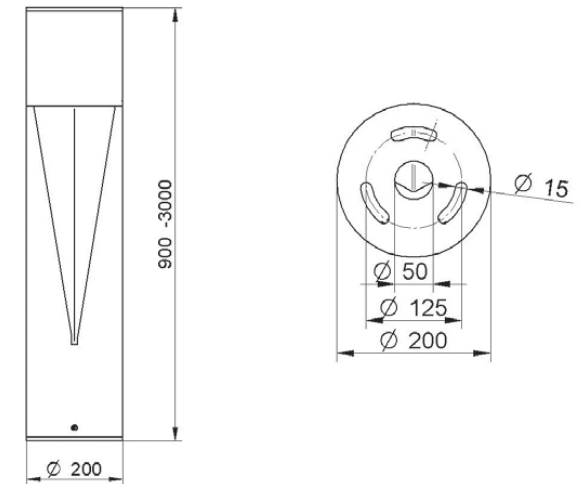

LUNA 900

Outdoor park luminaire. Light source - Osram Streetlight Advanced SLR. Body is made of aluminium and it is available in all RAL colours. This luminaire is available in three versions: 0.9m, 1.5m, 3m high.

Index no.	Lumen output	Wattage	System efficacy	Colour temp.	Lifetime	Weight
0000-002989.1430/6000	1430 lm	29W	49 lm/W	6000K	50,000 hours	9.80 kg
0000-002989.1230/4200	1230 lm	29W	42 lm/W	4200K	50,000 hours	9.80 kg
0000-002989.1050/3000	1050 lm	29W	36 lm/W	3000K	50,000 hours	9.80 kg