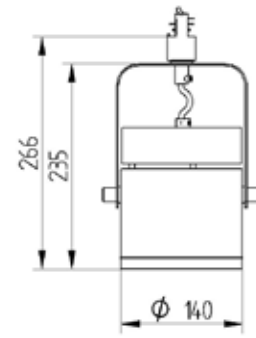

Track (or ceiling) mounted spot lamp for CDM-T lamps. Body is made of steel and aluminium and is available in all RAL colours.

GOT 140 SPOT ST

Index no.	Lamp	Weight	Socket
0000-002521.135E	EVG, 1x35W CDM-T	1,30 kg	G12
0000-002521.170E	EVG, 1x70W CDM-T	1,30 kg	G12
0000-002520.135E	EVG, 1x35W CDM-R111	1,30 kg	GX8,5
0000-002520.170E	EVG, 1x70W CDM-R111	1,30 kg	GX8,5