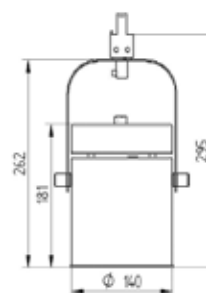

Track mounted spot for CDM-TD lamp. Body is made of steel and aluminium. All RAL colours are available.

Index no.	Lamp	Weight	Socket
0000-002670.170V	VVG, 1x70W CDM-TD	3,80 kg	Rx7s
0000-002670.1150V	VVG, 1x150W CDM-TD	4,40 kg	Rx7s

GOT 140 SPOT ECO ST

Track (or ceiling) mounted spot lamp for CDM-T lamps. Body is made of steel and aluminium and is available in all RAL colours.

Index no.	Lamp	Weight	Socket
0000-003039.135E	EVG, 1x35W CDM-T	1,30 kg	G12
0000-003039.170E	EVG, 1x70W CDM-T	1,30 kg	G12
0000-003061.135E	EVG, 1x35W CDM-R111	1,30 kg	GX8,5
0000-003061.170E	EVG, 1x70W CDM-R111	1,30 kg	GX8,5