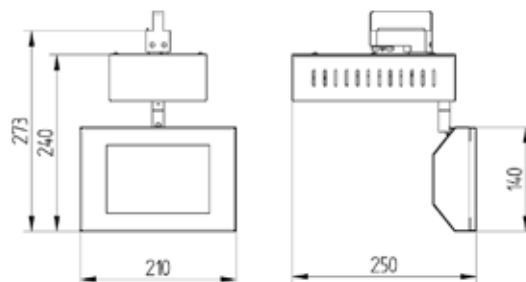

Track mounted spot for CDM-TD lamp. Body is made of steel and aluminium. All RAL colours are available.

Index no.	Lamp	Weight	Socket
0000-002670.170V	VVG, 1x70W CDM-TD	3,80 kg	Rx7s
0000-002670.1150V	VVG, 1x150W CDM-TD	4,40 kg	Rx7s

GOT 140 SPOT ECO ST

Track (or ceiling) mounted spot lamp for CDM-T lamps. Body is made of steel and aluminium and is available in all RAL colours.

Index no.	Lamp	Weight	Socket
0000-003039.135E	EVG, 1x35W CDM-T	1,30 kg	G12
0000-003039.170E	EVG, 1x70W CDM-T	1,30 kg	G12
0000-003061.135E	EVG, 1x35W CDM-R111	1,30 kg	GX8,5
0000-003061.170E	EVG, 1x70W CDM-R111	1,30 kg	GX8,5