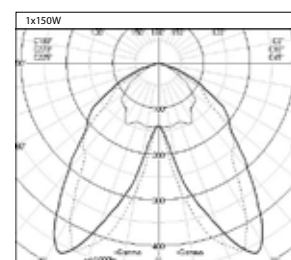

Track mounted spot for CDM-TD lamp. Body is made of steel and aluminium. All RAL colours are available.

Index no.	Lamp	Weight	Socket
0000-002670.170V	VVG, 1x70W CDM-TD	3,80 kg	Rx7s
0000-002670.1150V	VVG, 1x150W CDM-TD	4,40 kg	Rx7s

GOT 140 SPOT ECO ST

Track (or ceiling) mounted spot lamp for CDM-T lamps. Body is made of steel and aluminium and is available in all RAL colours.

Index no.	Lamp	Weight	Socket
0000-003039.135E	EVG, 1x35W CDM-T	1,30 kg	G12
0000-003039.170E	EVG, 1x70W CDM-T	1,30 kg	G12
0000-003061.135E	EVG, 1x35W CDM-R111	1,30 kg	GX8,5
0000-003061.170E	EVG, 1x70W CDM-R111	1,30 kg	GX8,5