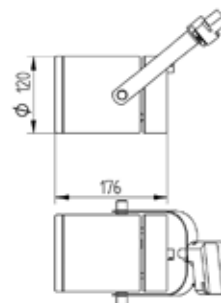

GOT 120 MINI

Track mounted spot lamp for CDM-T or CDM-TC lamp. Body is made of steel and aluminium. All RAL colours are possible.

Index no.	Lamp	Weight	Socket
0000-003060.135E	EVG, 1x35W CDM-TC	1,45 kg	G8,5
0000-003060.150E	EVG, 1x50W CDM-TC	1,45 kg	G8,5
0000-003060.170E	EVG, 1x70W CDM-TC	1,45 kg	G8,5
0000-003060.135E/1	EVG, 1x35W CDM-T	1,45 kg	G12
0000-003060.150E/1	EVG, 1x50W CDM-T	1,45 kg	G12

Index no.	Lamp	Weight
0000-002819.118E	EVG, 1x18W / 840, 1100 lm	0,90 kg
0000-002819.120E	EVG, 1x20W / 830, 1100 lm	0,90 kg