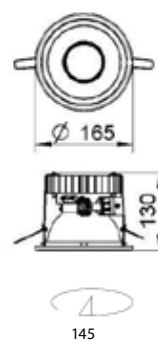

GOT 120 MINI

Track mounted spot lamp for CDM-T or CDM-TC lamp. Body is made of steel and aluminium. All RAL colours are possible.

Index no.	Lamp	Weight	Socket
0000-003060.135E	EVG, 1x35W CDM-TC	1,45 kg	G8,5
0000-003060.150E	EVG, 1x50W CDM-TC	1,45 kg	G8,5
0000-003060.170E	EVG, 1x70W CDM-TC	1,45 kg	G8,5
0000-003060.135E/1	EVG, 1x35W CDM-T	1,45 kg	G12
0000-003060.150E/1	EVG, 1x50W CDM-T	1,45 kg	G12

DL 160 FORTIMO TWIST

Recessed luminaire. Body is made of steel, reflector of aluminium. Ring is available in different RAL colours. Superior-quality white LED light, integrated driver. Dimmable via trailing edge dimming. Light source - Philips Fortimo Twist 1100lm / CRI 80 / 2700,3000, 4000K. Long lifetime from 25.000 hrs to 50.000 hrs. Optional IP44 ring with clear or mat glass on request.

Index no.	Lamp	Weight
0000-002819.118E	EVG, 1x18W / 840, 1100 lm	0,90 kg
0000-002819.120E	EVG, 1x20W / 830, 1100 lm	0,90 kg