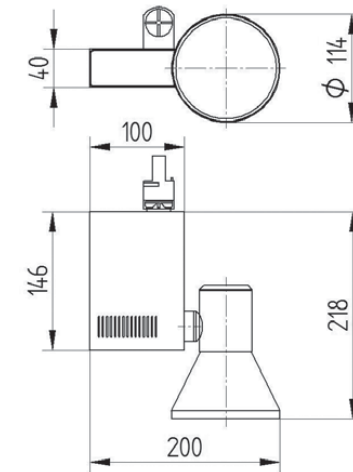

Track mounted spot lamp for CDM-T lamp. Body is made of steel and aluminium. All RAL colours are available.

Index no.	Lamp	Weight	Socket
0000-003268.135E	EVG, 1x35W CDM-T	1,24 kg	G12
0000-003268.150E	EVG, 1x50W CDM-T	1,24 kg	G12
0000-003268.170E	EVG, 1x70W CDM-T	1,24 kg	G12