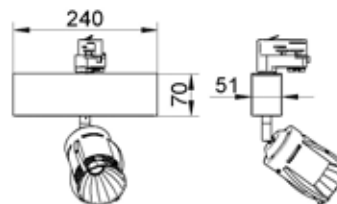

Track mounted spot lamp for SLM LED module. Body is made of steel and aluminium. All RAL colours are available.