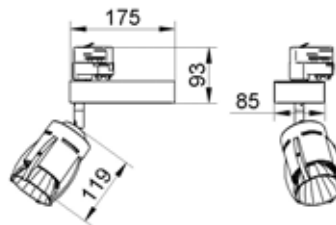

Track mounted spot lamp for SLM LED module. Body is made of steel and aluminium. All RAL colours are available.

Index no.	Lamp	Weight
0000-003043.117E	EVG, 1x17W Fortimo LED SLM module 1100lm/830	1,40 kg
0000-003043.117E/1	EVG, 1x17W Fortimo LED SLM module 1100lm/835	1,40 kg
0000-003043.115E	EVG, 1x15W Fortimo LED SLM module 1100lm/840	1,40 kg
0000-003043.120E	EVG, 1x20W Fortimo LED SLM module 1500lm/830	1,40 kg
0000-003043.120E/1	EVG, 1x20W Fortimo LED SLM module 1500lm/835	1,40 kg
0000-003043.119E	EVG, 1x19W Fortimo LED SLM module 1500lm/840	1,40 kg
0000-003043.132E	EVG, 1x32W Fortimo LED SLM module 2000lm/830	1,40 kg
0000-003043.132E/1	EVG, 1x32W Fortimo LED SLM module 2000lm/835	1,40 kg
0000-003043.129E	EVG, 1x29W Fortimo LED SLM module 2000lm/840	1,40 kg

DRAGON SLM

Track mounted spot lamp for SLM LED module. Body is made of steel and aluminium. All RAL colours are available.

Index no.	Lamp	Weight
0000-003050.117E	EVG, 1x17W Fortimo LED SLM module 1100lm/830	1,40 kg
0000-003050.117E/1	EVG, 1x17W Fortimo LED SLM module 1100lm/835	1,40 kg
0000-003050.115E/1	EVG, 1x15W Fortimo LED SLM module 1100lm/840	1,40 kg
0000-003050.120E	EVG, 1x20W Fortimo LED SLM module 1500lm/830	1,40 kg
0000-003050.120E/1	EVG, 1x20W Fortimo LED SLM module 1500lm/835	1,40 kg
0000-003050.119E	EVG, 1x19W Fortimo LED SLM module 1500lm/840	1,40 kg
0000-003050.132E	EVG, 1x32W Fortimo LED SLM module 2000lm/830	1,40 kg
0000-003050.132E/1	EVG, 1x32W Fortimo LED SLM module 2000lm/835	1,40 kg
0000-003050.129E	EVG, 1x29W Fortimo LED SLM module 2000lm/840	1,40 kg