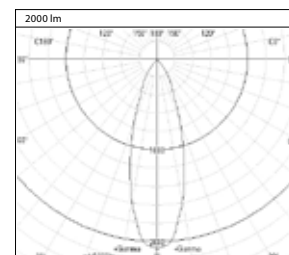

Index no.	Lamp	Weight
0000-003043.117E	EVG, 1x17W Fortimo LED SLM module 1100lm/830	1,40 kg
0000-003043.117E/1	EVG, 1x17W Fortimo LED SLM module 1100lm/835	1,40 kg
0000-003043.115E	EVG, 1x15W Fortimo LED SLM module 1100lm/840	1,40 kg
0000-003043.120E	EVG, 1x20W Fortimo LED SLM module 1500lm/830	1,40 kg
0000-003043.120E/1	EVG, 1x20W Fortimo LED SLM module 1500lm/835	1,40 kg
0000-003043.119E	EVG, 1x19W Fortimo LED SLM module 1500lm/840	1,40 kg
0000-003043.132E	EVG, 1x32W Fortimo LED SLM module 2000lm/830	1,40 kg
0000-003043.132E/1	EVG, 1x32W Fortimo LED SLM module 2000lm/835	1,40 kg
0000-003043.129E	EVG, 1x29W Fortimo LED SLM module 2000lm/840	1,40 kg