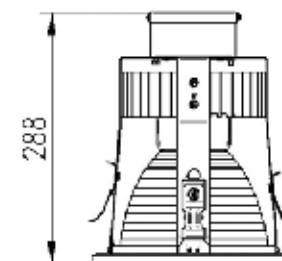

DL 220 SOIL FORTIMO DLM

Recessed IP54 Fortimo LED DLM luminaire. Body is made of steel and aluminium. All RAL colours are available. Optional Touch DALI version on request.

Index no.	Lamp	Weight
0000-003213.1100/830	EVG, 1x12W/830, 1100 lm Fortimo LED DLM	2,55 kg
0000-003213.1100/835	EVG, 1x11W/835, 1100 lm Fortimo LED DLM	2,55 kg
0000-003213.1100/840	EVG, 1x11W/840, 1100 lm Fortimo LED DLM	2,55 kg
0000-003213.2000/830	EVG, 1x24W/830, 2000 lm Fortimo LED DLM	2,55 kg
0000-003213.2000/835	EVG, 1x23W/835, 2000 lm Fortimo LED DLM	2,55 kg
0000-003213.2000/840	EVG, 1x22W/840, 2000 lm Fortimo LED DLM	2,55 kg
0000-003213.3000/830	EVG, 1x44W/830, 3000 lm Fortimo LED DLM	2,55 kg
0000-003213.3000/840	EVG, 1x41W/840, 3000 lm Fortimo LED DLM	2,55 kg