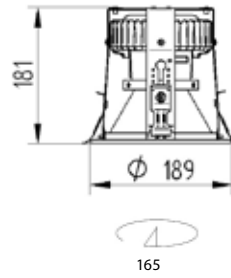

## DL 185 LEXEL

Index no.	Lamp	Weight
0000-002588	LEXEL LED DLM 1100 40 W	2,60 kg