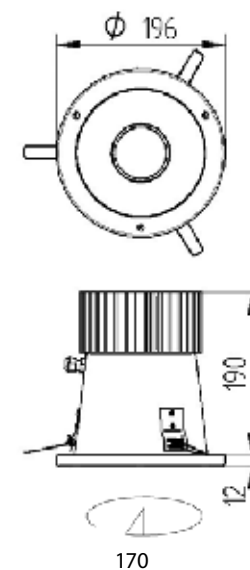

DL 170 FORTIMO DLM

Recessed IP54 Fortimo LED DLM luminaire. Body made of aluminium. All RAL colours are available. Optional Touch DALI version on request.

Index no.	Lamp	Weight
0000-003206.1100/830	EVG, 1x12W/830, 1100 lm Fortimo LED DLM	2,00 kg
0000-003206.1100/835	EVG, 1x11W/835, 1100 lm Fortimo LED DLM	2,00 kg
0000-003206.1100/840	EVG, 1x11W/840, 1100 lm Fortimo LED DLM	2,00 kg
0000-003206.2000/830	EVG, 1x24W/830, 2000 lm Fortimo LED DLM	2,00 kg
0000-003206.2000/835	EVG, 1x23W/835, 2000 lm Fortimo LED DLM	2,00 kg
0000-003206.2000/840	EVG, 1x22W/840, 2000 lm Fortimo LED DLM	2,00 kg
0000-003206.3000/830	EVG, 1x44W/830, 3000 lm Fortimo LED DLM	2,00 kg
0000-003206.3000/840	EVG, 1x41W/840, 3000 lm Fortimo LED DLM	2,00 kg