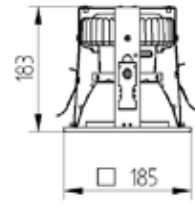

Recessed luminaire. Body is made of steel and aluminium and it's available in different RAL colours. Light source - Philips Lexel.

165 x 165

DLK 185 LEXEL

Index no.	Lamp	Weight
0000-002589	LEXEL LED DLM 1100 40 W	2,60 kg