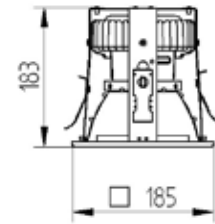

Recessed luminaire. Body is made of steel and aluminium and it's available in different RAL colours. Light source - Philips Fortimo DLM Led Module. Optional Touch Dim version on request.

165 x 165

DLK 185 FORTIMO LED DLM

Index no.	Lamp	Weight
0000-002587.118E	EVG, 1x18W /840	2,90 kg
0000-002587.119E	EVG, 1x19W /830	2,90 kg
0000-002587.132E	EVG, 1x32W/840	2,90 kg
0000-002587.136E	EVG, 1x36W/830	2,90 kg